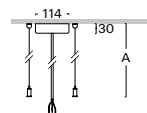

Example of order code assembly:

length 5m, **dark anthracite ceiling rosette, clear cable**  
 length 5m, dark anthracite ceiling rosette, clear cable, **emergency**  
 length 5m, dark anthracite ceiling rosette, clear cable, **DALI**