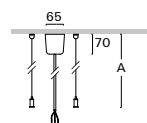

ZSD-P two-string adjustable ceiling suspension plastic (only W, B colour)

Order code	A
ZSD - P10	1m
ZSD - P20	2m
ZSD - P30	3m
ZSD - P40	4m
ZSD - P50	5m

Example of order code assembly:

length 3m, **black ceiling rosette, black cable**

ZSD-P30.B